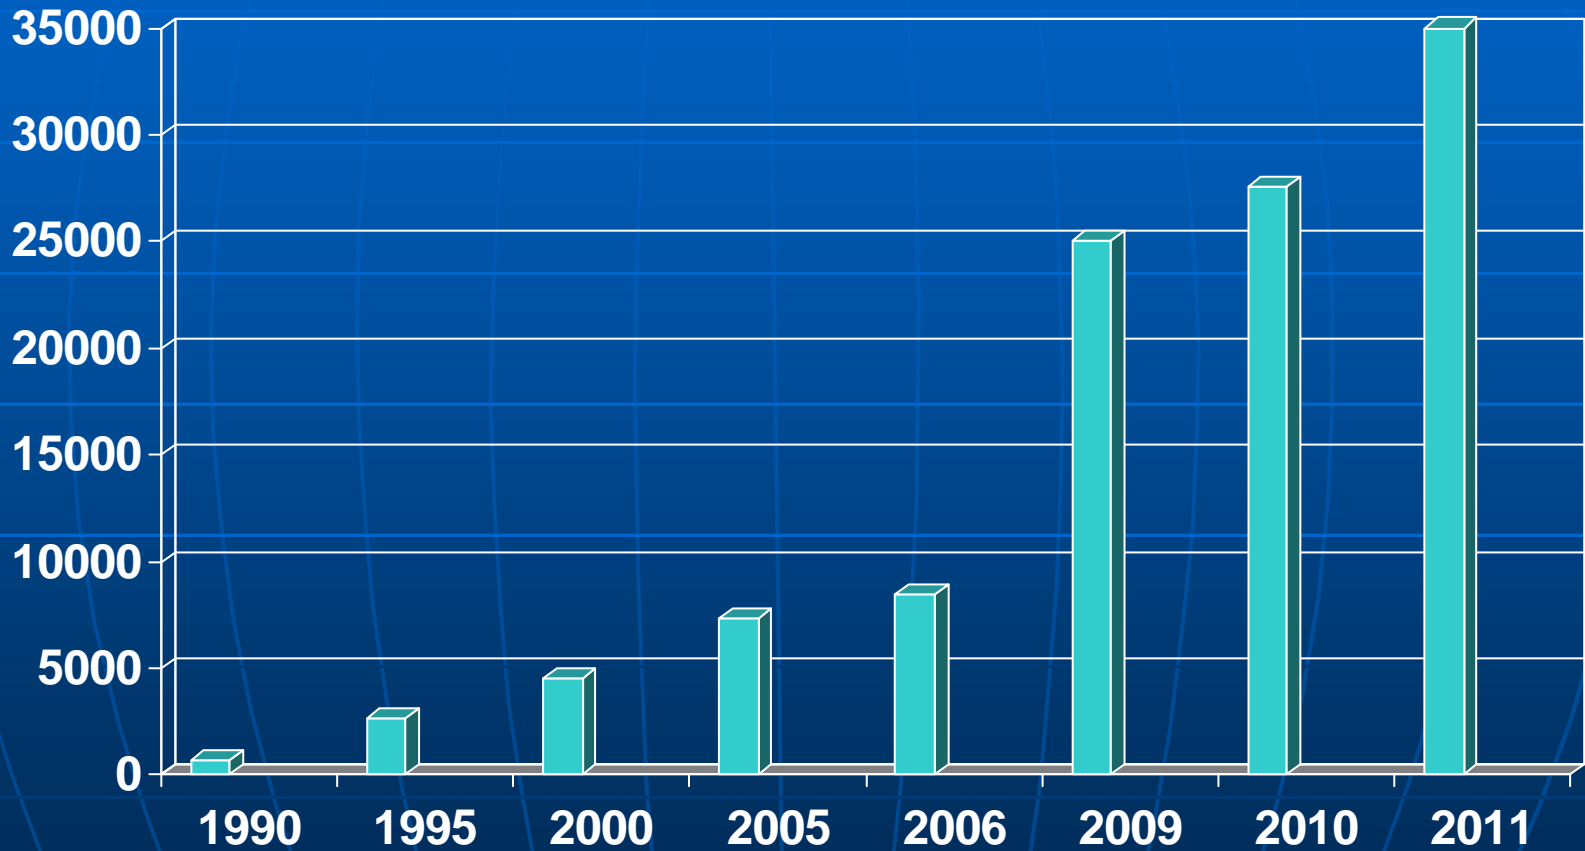

Iowa Interstate Railroad

IAIS System Map

Ethanol and Bio Diesel on the IAIS

Commodities

IAIS Revenue Loads

Rev Loads

Grain Loading

DDG/Feed Loads

Ethanol Loads

Iowa Interstate Railroad "Ethanol Express"
2.4 Million Gallons of Iowa Ethanol
Westbound near Ladora, IA

Rebuilt 38-2

GE AC4400

Rail gang

Tie Gang

New Welded Rail