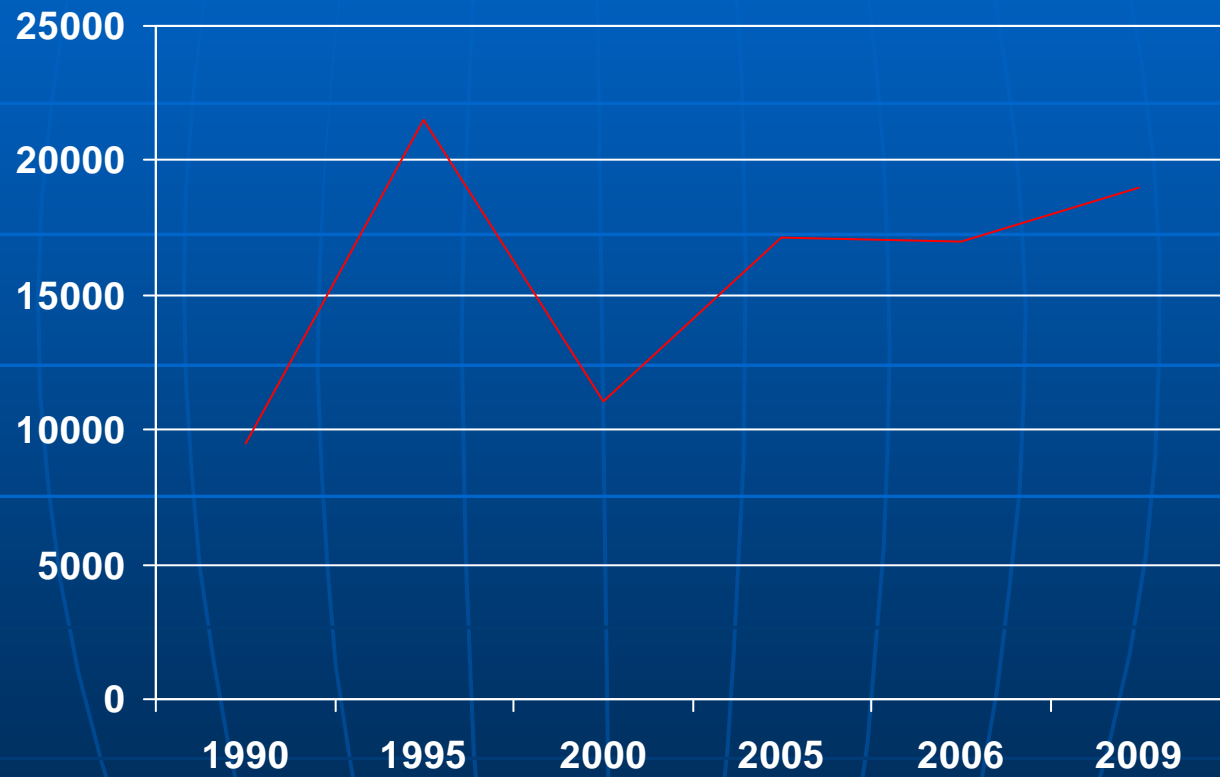

Iowa Interstate Railroad

IAIS System Map

Ethanol and Bio Diesel on the IAIS

Commodities

IAIS Revenue Loads

Rev Loads

Grain Loading

DDG/Feed Loads

Ethanol Loads

Iowa Interstate Railroad "Ethanol Express"
2.4 Million Gallons of Iowa Ethanol
Westbound near Ladora, IA

Rebuilt 38-2

GE AC4400

Rail gang

Tie Gang

New Welded Rail