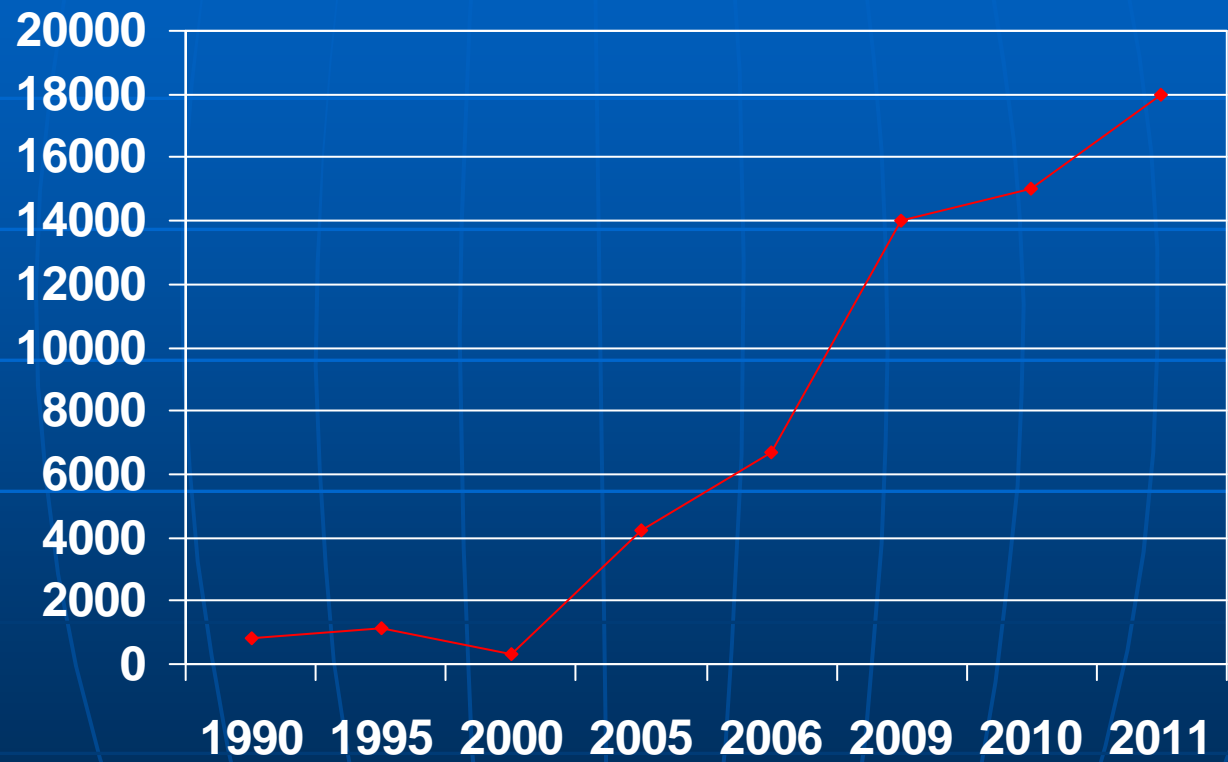

Iowa Interstate Railroad

IAIS System Map

Ethanol and Bio Diesel on the IAIS

Commodities

IAIS Revenue Loads

Rev Loads

Grain Loading

DDG/Feed Loads

Ethanol Loads

Iowa Interstate Railroad "Ethanol Express"
2.4 Million Gallons of Iowa Ethanol
Westbound near Ladora, IA

Rebuilt 38-2

GE AC4400

Rail gang

Tie Gang

New Welded Rail