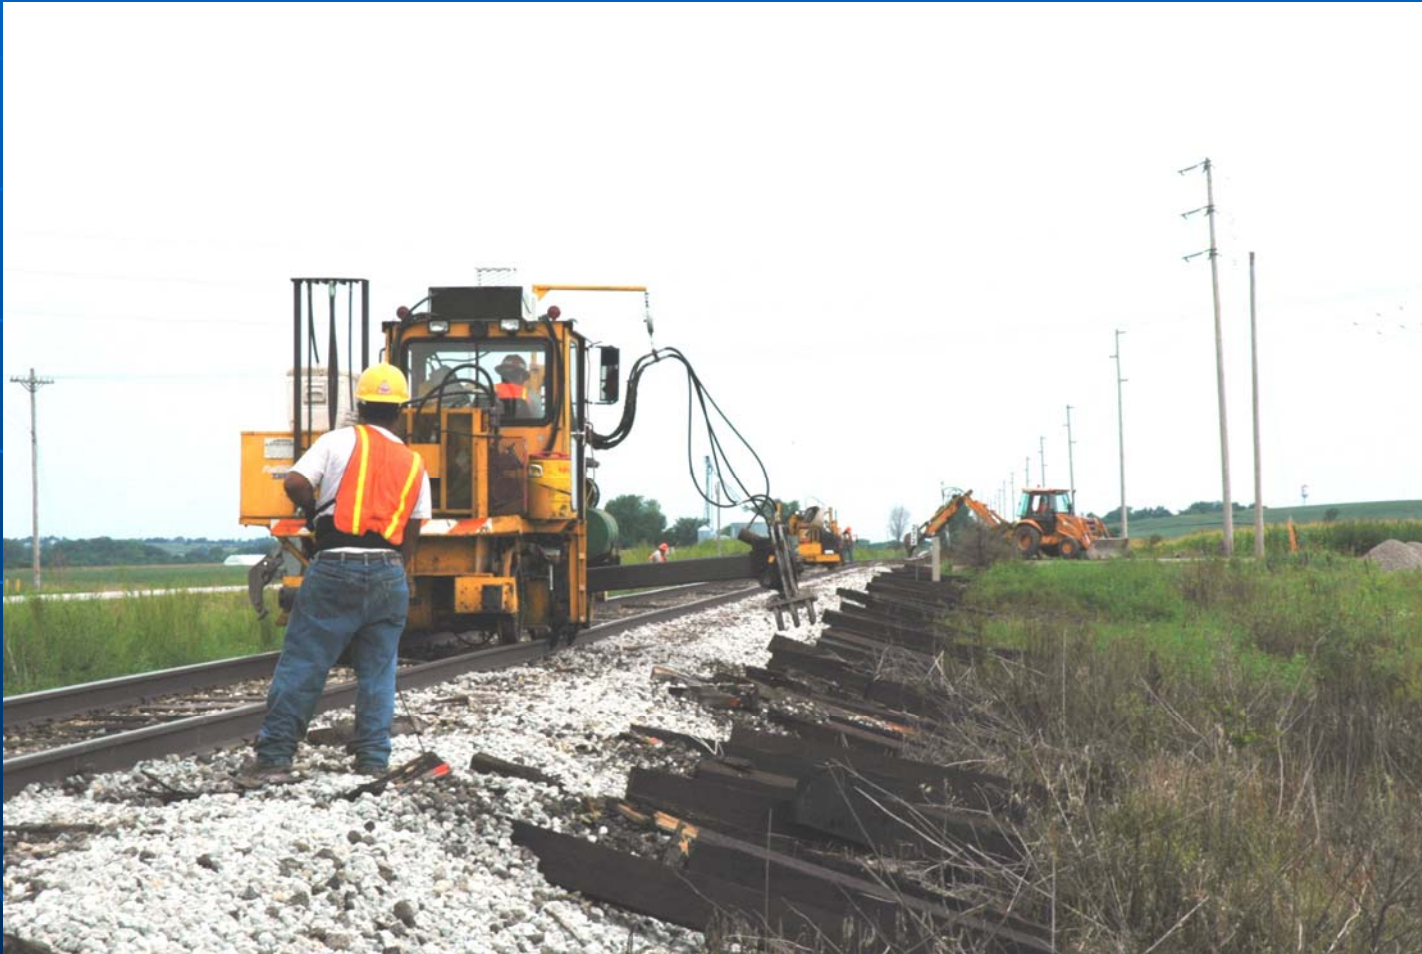

Iowa Interstate Railroad

IAIS System Map

Ethanol and Bio Diesel on the IAIS

Commodities

IAIS Revenue Loads

Rev Loads

Grain Loading

DDG/Feed Loads

Ethanol Loads

Iowa Interstate Railroad "Ethanol Express"
2.4 Million Gallons of Iowa Ethanol
Westbound near Ladora, IA

Rebuilt 38-2

GE AC4400

Rail gang

Tie Gang

New Welded Rail