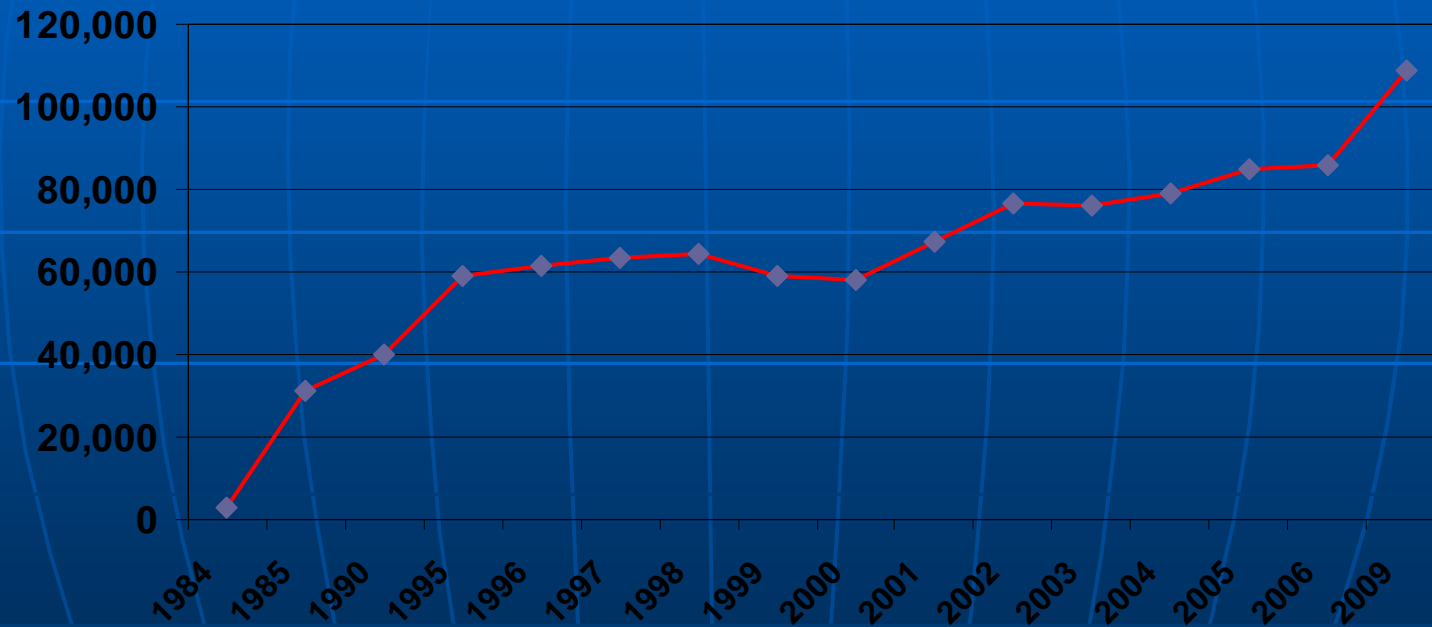

Iowa Interstate Railroad

IAIS System Map

Ethanol and Bio Diesel on the IAIS

Commodities

IAIS Revenue Loads

Rev Loads

Grain Loading

DDG/Feed Loads

Ethanol Loads

Iowa Interstate Railroad "Ethanol Express"
2.4 Million Gallons of Iowa Ethanol
Westbound near Ladora, IA

Rebuilt 38-2

GE AC4400

Rail gang

Tie Gang

New Welded Rail