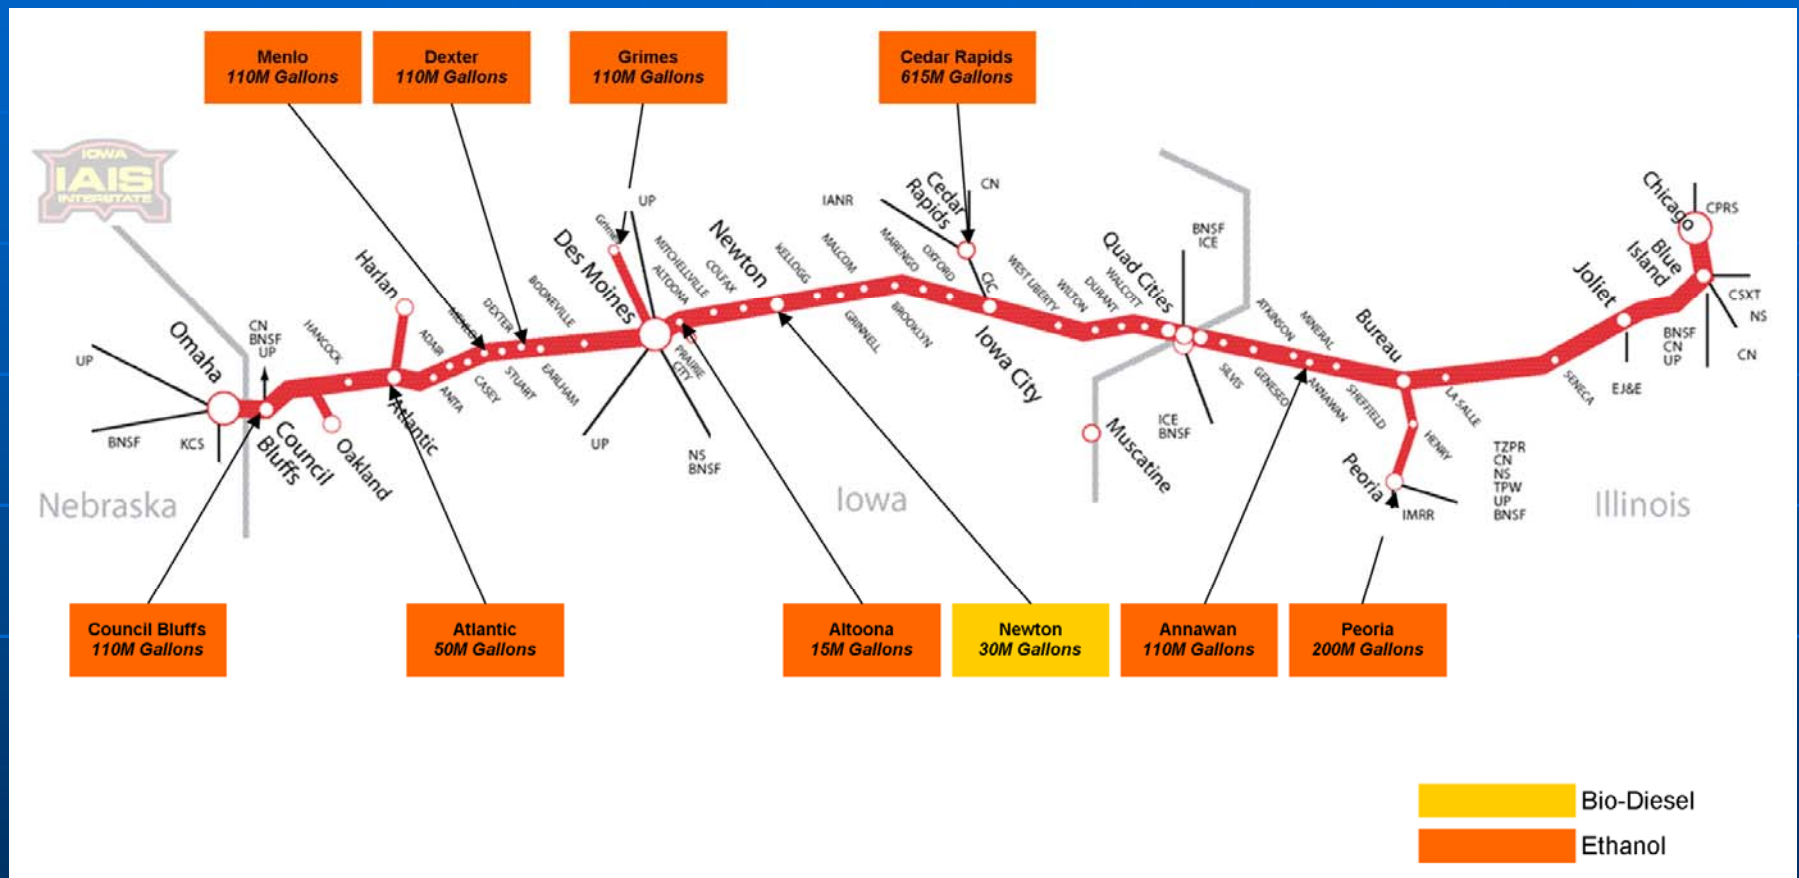

Iowa Interstate Railroad

IAIS System Map

Ethanol and Bio Diesel on the IAIS

Commodities

IAIS Revenue Loads

Rev Loads

Grain Loading

DDG/Feed Loads

Ethanol Loads

Iowa Interstate Railroad "Ethanol Express"
2.4 Million Gallons of Iowa Ethanol
Westbound near Ladora, IA

Rebuilt 38-2

GE AC4400

Rail gang

Tie Gang

New Welded Rail