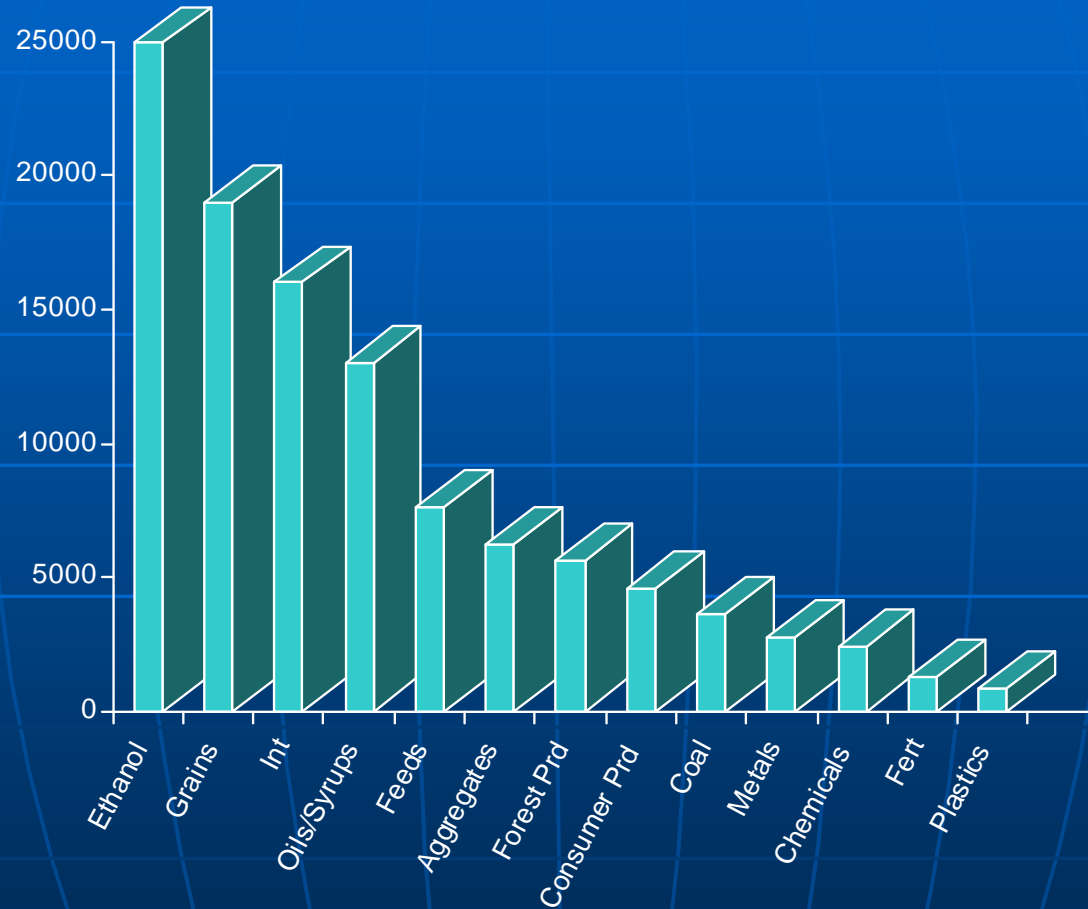

Iowa Interstate Railroad

IAIS System Map

Ethanol and Bio Diesel on the IAIS

Commodities

IAIS Revenue Loads

Rev Loads

Grain Loading

DDG/Feed Loads

Ethanol Loads

Iowa Interstate Railroad "Ethanol Express"
2.4 Million Gallons of Iowa Ethanol
Westbound near Ladora, IA

Rebuilt 38-2

GE AC4400

Rail gang

Tie Gang

New Welded Rail