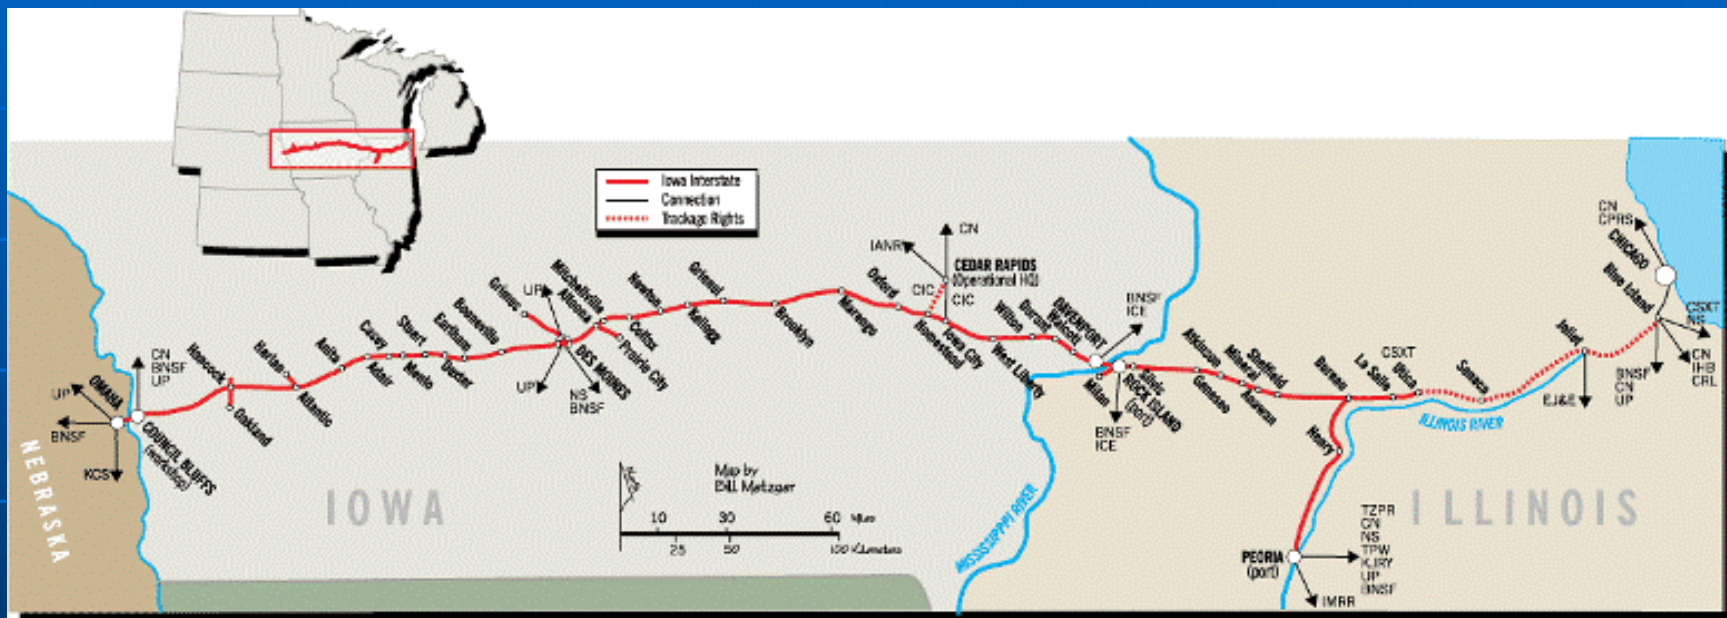

Iowa Interstate Railroad

IAIS System Map

Ethanol and Bio Diesel on the IAIS

Commodities

IAIS Revenue Loads

Rev Loads

Grain Loading

DDG/Feed Loads

Ethanol Loads

Iowa Interstate Railroad "Ethanol Express"
2.4 Million Gallons of Iowa Ethanol
Westbound near Ladora, IA

Rebuilt 38-2

GE AC4400

Rail gang

Tie Gang

New Welded Rail